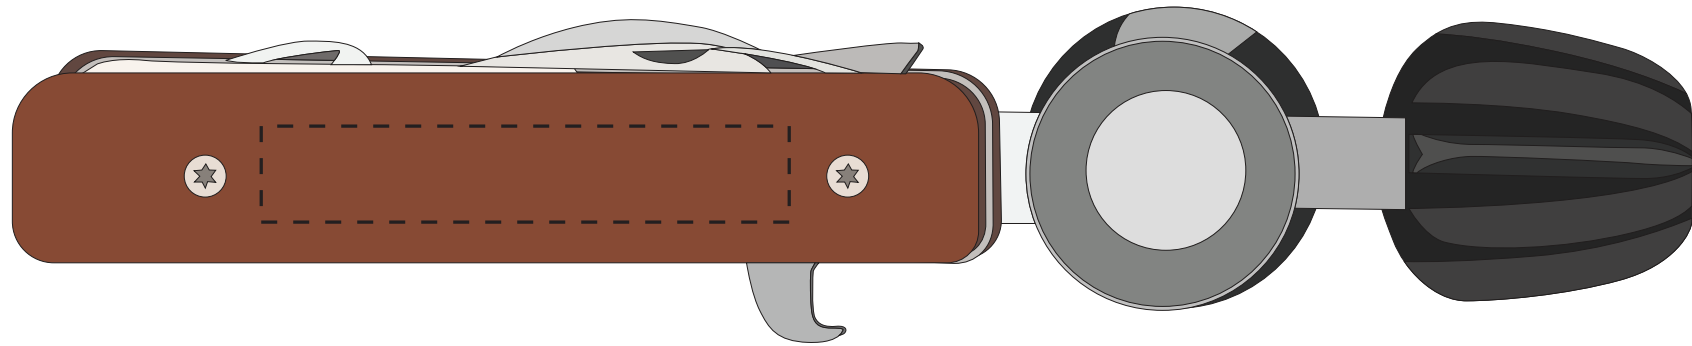

SO#
PO#
Item: BAR020
Item Color: WOOD
Imprint Color: ENGRAVING

Art Proof
Date: xx/xx/xxxx

100%

Artwork Size

Width:

Height:

Disclaimer:

This proof is primarily used to display imprint size and location only.
Color proofs are not a guaranteed representation of actual imprint color and product.
PMS matching not available on full color / four color process artwork.
PMS colors shown may vary based on computer monitor used.

****Handcrafted, thus the consistency of the wood grain, stain, and color may vary.****
Color variation is normal and to be expected.