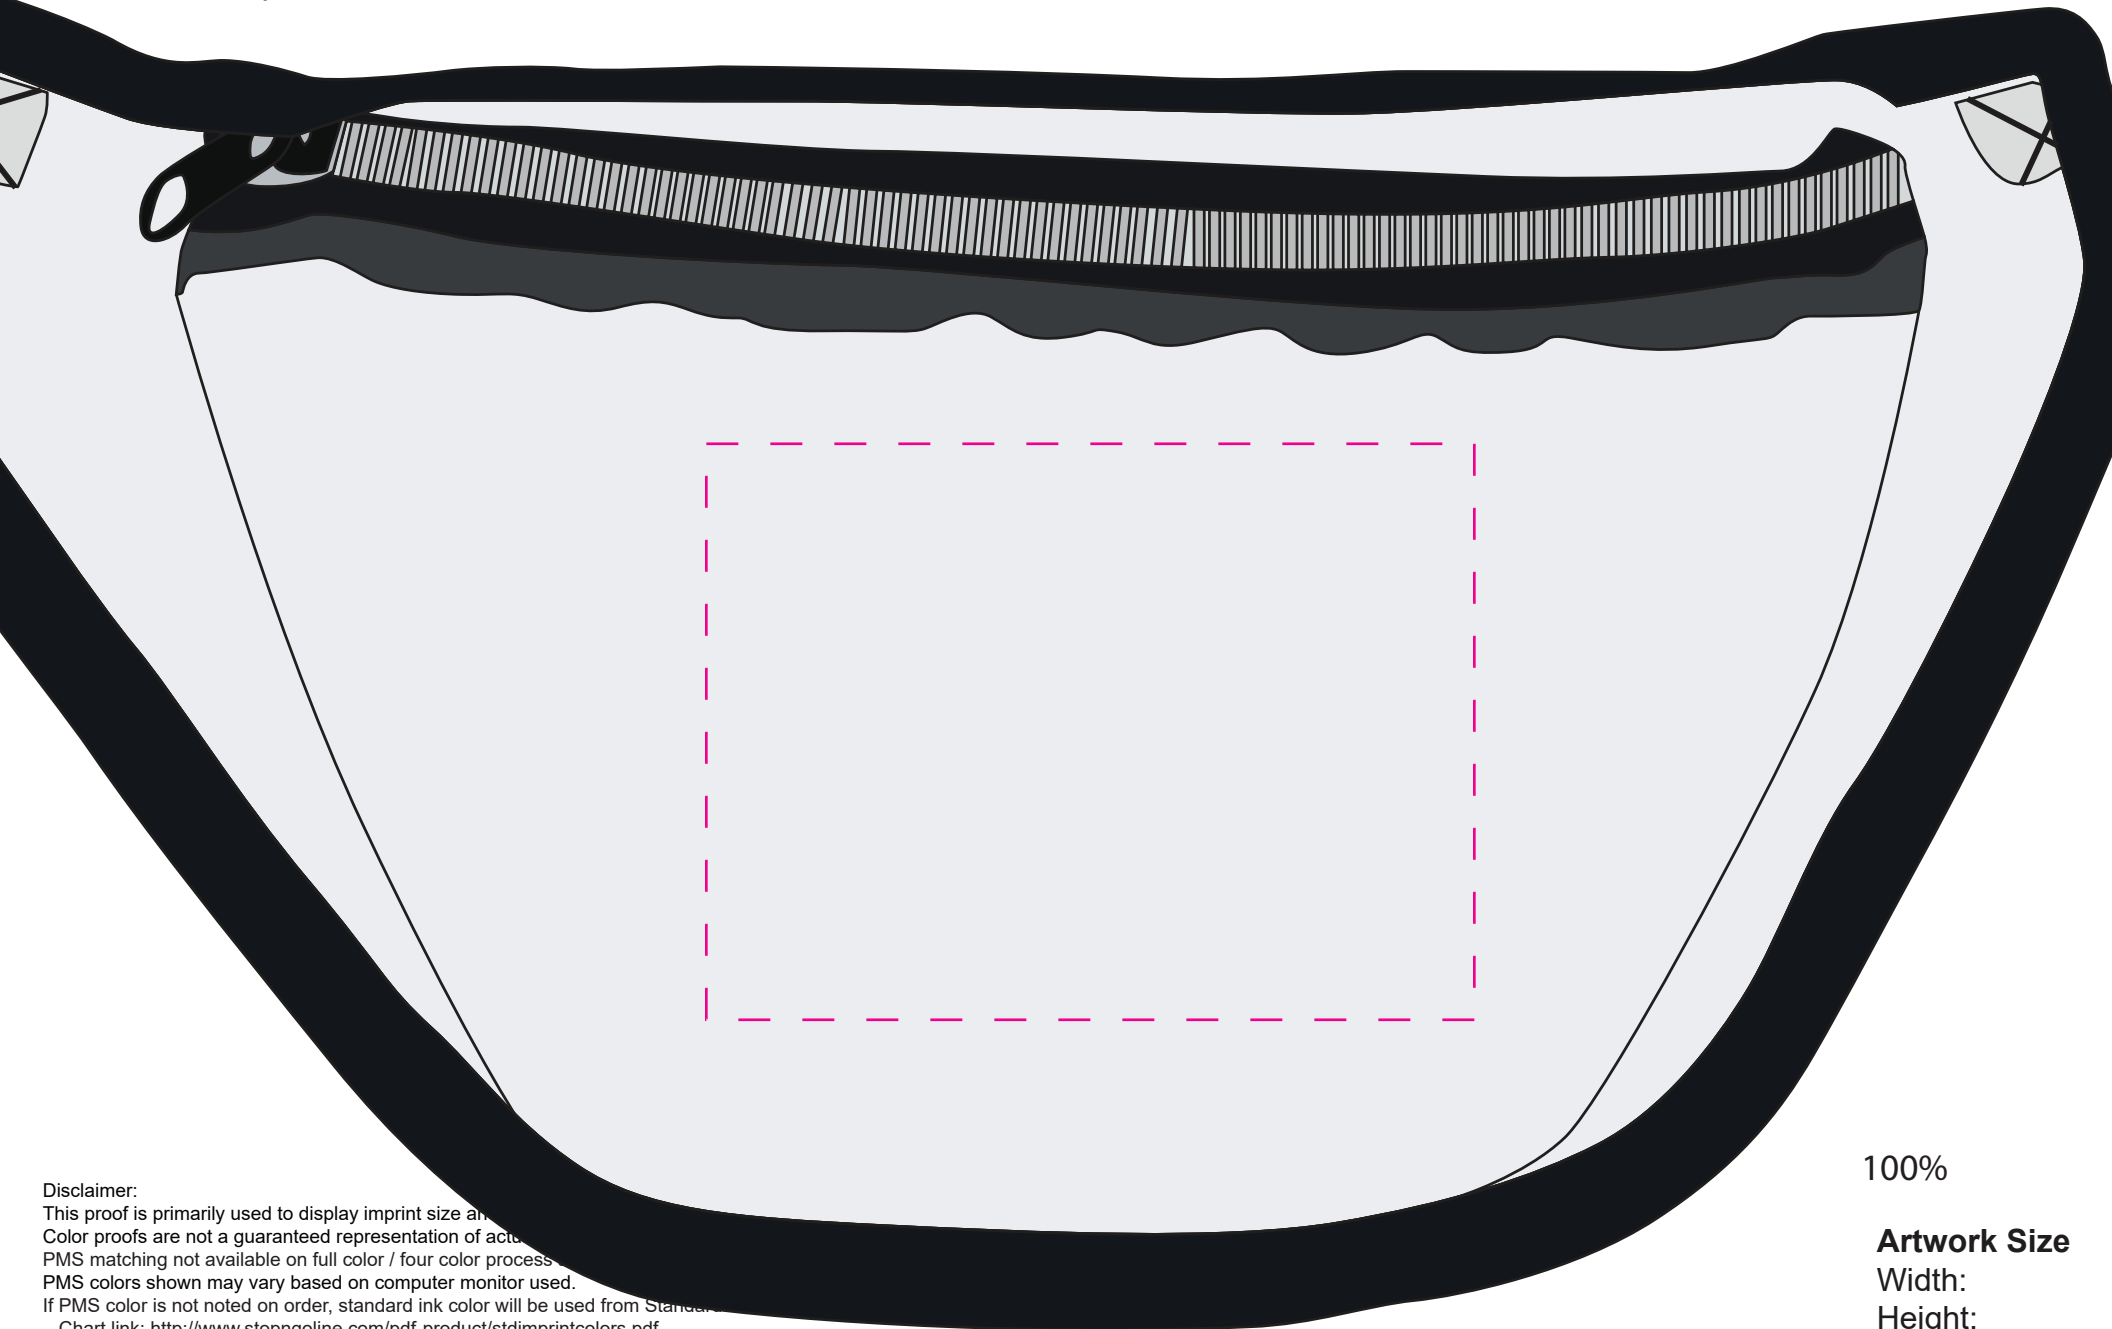

SO#
PO#
Item: W21
Item Color: CLEAR
Decoration / Imprint Color:

Art Proof
Date: xx/xx/xxxx

Imprint Size: 4" x 3"

100%

Artwork Size
Width:
Height:

Disclaimer:
This proof is primarily used to display imprint size and color. Color proofs are not a guaranteed representation of actual product. PMS matching not available on full color / four color process. PMS colors shown may vary based on computer monitor used. If PMS color is not noted on order, standard ink color will be used from Standard Color Chart link: <http://www.stopngoline.com/pdf-product/stdimprintcolors.pdf>
PMS Color Match cannot be guaranteed to match, only as close as possible, particularly on dark color items or stainless steel.