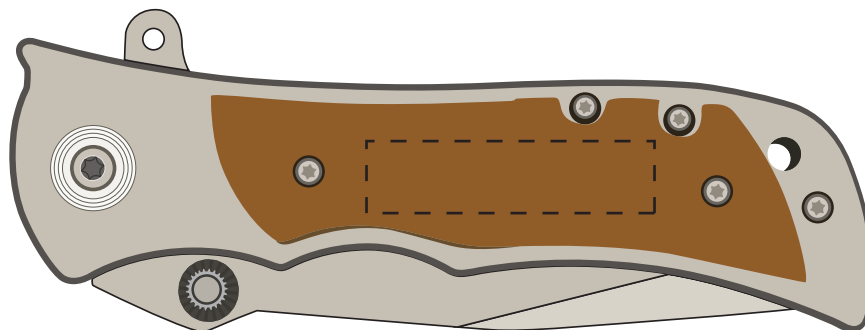

SO#
PO#
Item: WD-KNIFE5
Item Color: WOOD
Decoration / Imprint Color: ENGRAVING

Art Proof
Date: xx/xx/xxxx

100%

Artwork Size

Width:

Height:

Disclaimer:

This proof is primarily used to display imprint size and location only.

Color proofs are not a guaranteed representation of actual imprint color and product.

PMS matching not available on full color / four color process artwork.

PMS colors shown may vary based on computer monitor used.